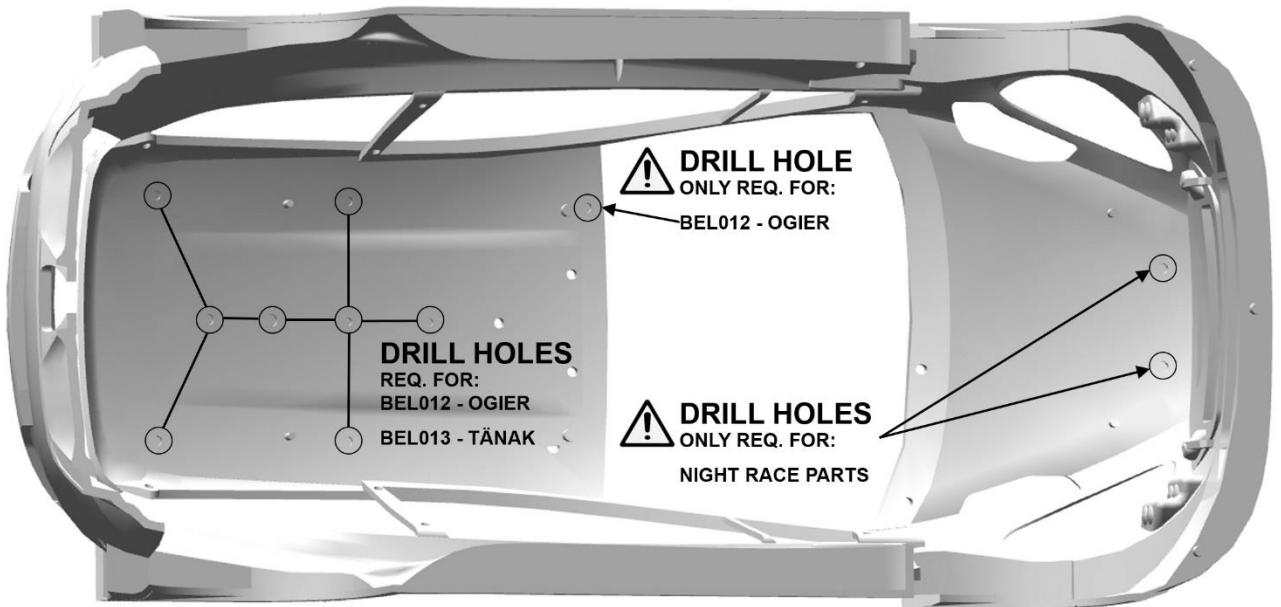

ADD CHROME THERMAL PROTECTION STICKER ON REAR WINDOW FROM THE INSIDE

USE PUTTY TO COVER UP LINES BETWEEN PARTS  
POLISH SURFACE FOR SMOOTH LOOK

**RESULT:**

PE21

PE20

ONLY USE THESE PIECES FOR DAYLIGHT DRIVING  
WHEN USING NIGHT RACE PARTS, THESE PIECES ARE  
ARE NOT REQUIRED