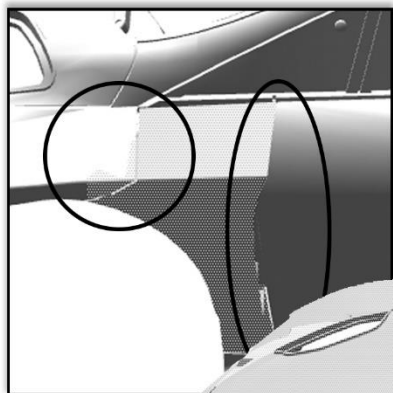

ADD CHROME THERMAL PROTECTION STICKER ON REAR WINDOW FROM THE INSIDE

USE PUTTY TO COVER UP LINES BETWEEN PARTS  
POLISH SURFACE FOR SMOOTH LOOK

**RESULT:**

PE21

PE20

ONLY USE THESE PIECES FOR DAYLIGHT DRIVING  
WHEN USING NIGHT RACE PARTS, THESE PIECES ARE  
ARE NOT REQUIRED