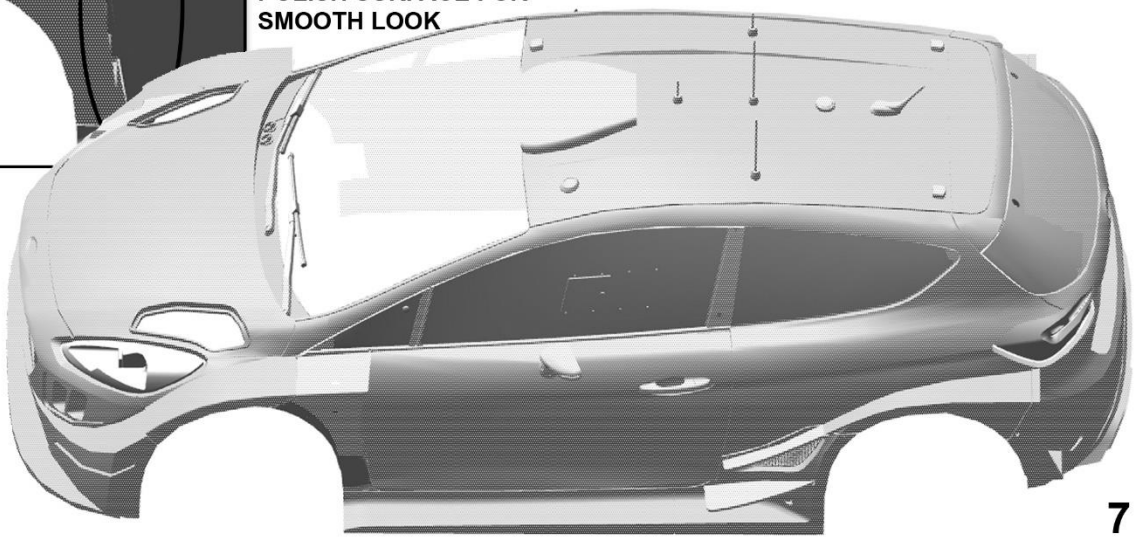

ADD CHROME THERMAL PROTECTION STICKER ON REAR WINDOW FROM THE INSIDE

USE PUTTY TO COVER UP LINES BETWEEN PARTS  
POLISH SURFACE FOR SMOOTH LOOK

**RESULT:**

PE21

PE20

ONLY USE THESE PIECES FOR DAYLIGHT DRIVING  
WHEN USING NIGHT RACE PARTS, THESE PIECES ARE  
ARE NOT REQUIRED