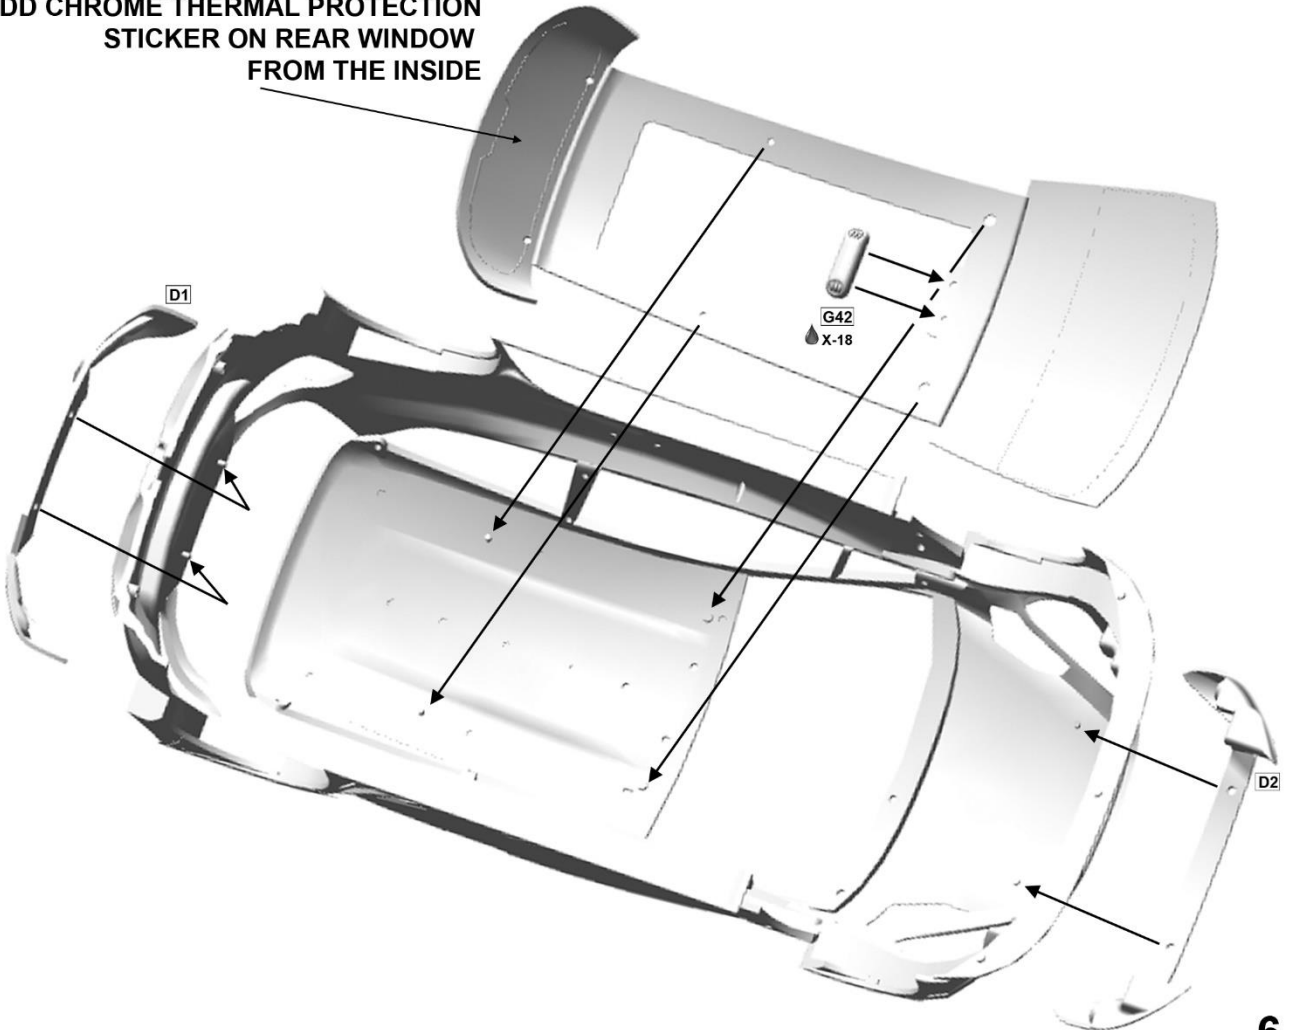

ADD CHROME THERMAL PROTECTION STICKER ON REAR WINDOW FROM THE INSIDE

USE PUTTY TO COVER UP LINES BETWEEN PARTS  
POLISH SURFACE FOR SMOOTH LOOK

**RESULT:**

PE21

PE20

ONLY USE THESE PIECES FOR DAYLIGHT DRIVING  
WHEN USING NIGHT RACE PARTS, THESE PIECES ARE  
ARE NOT REQUIRED