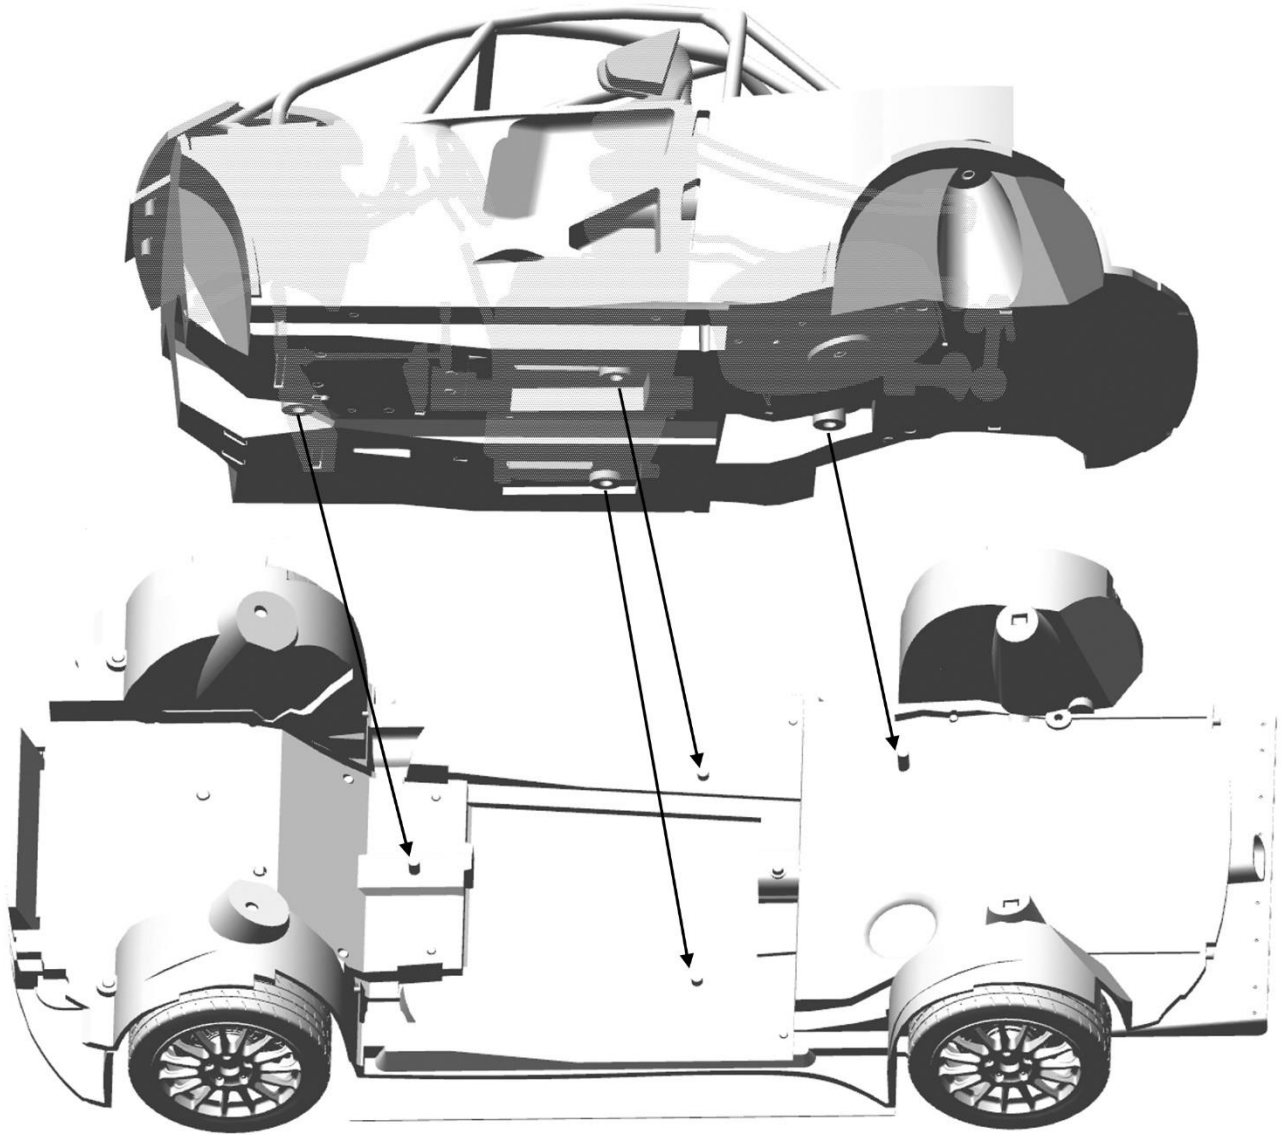

ADD CHROME THERMAL PROTECTION STICKER ON REAR WINDOW FROM THE INSIDE

USE PUTTY TO COVER UP LINES BETWEEN PARTS  
POLISH SURFACE FOR SMOOTH LOOK

**RESULT:**

PE21

PE20

ONLY USE THESE PIECES FOR DAYLIGHT DRIVING  
WHEN USING NIGHT RACE PARTS, THESE PIECES ARE  
ARE NOT REQUIRED