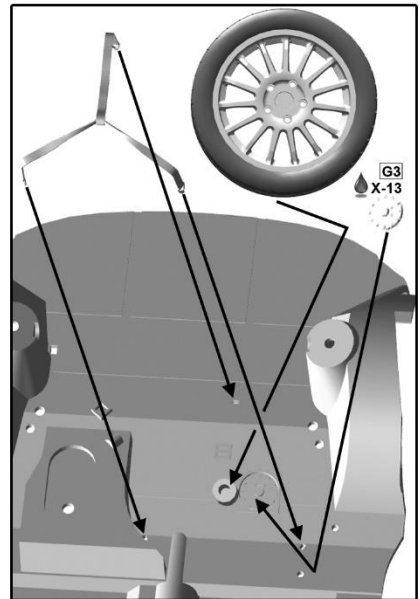

ADD CHROME THERMAL PROTECTION STICKER ON REAR WINDOW FROM THE INSIDE

USE PUTTY TO COVER UP LINES BETWEEN PARTS  
POLISH SURFACE FOR SMOOTH LOOK

**RESULT:**

PE21

PE20

ONLY USE THESE PIECES FOR DAYLIGHT DRIVING  
WHEN USING NIGHT RACE PARTS, THESE PIECES ARE  
ARE NOT REQUIRED