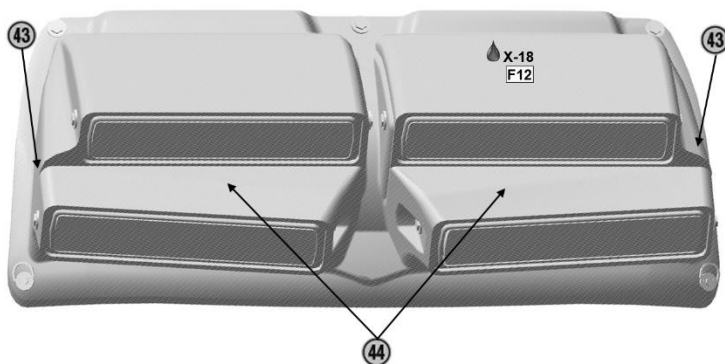

PE21

PE20

ONLY USE THESE PIECES FOR DAYLIGHT DRIVING
WHEN USING NIGHT RACE PARTS, THESE PIECES ARE
ARE NOT REQUIRED

FOR NIGHT RACE PARTS, PLEASE SEE NEXT STEP