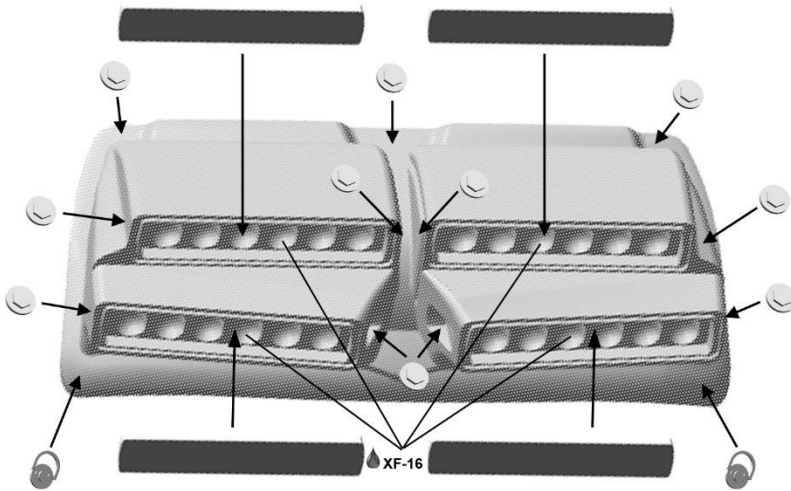

ADD CHROME THERMAL PROTECTION STICKER ON REAR WINDOW FROM THE INSIDE

USE PUTTY TO COVER UP LINES BETWEEN PARTS  
POLISH SURFACE FOR SMOOTH LOOK

**RESULT:**

PE21

PE20

ONLY USE THESE PIECES FOR DAYLIGHT DRIVING  
WHEN USING NIGHT RACE PARTS, THESE PIECES ARE  
ARE NOT REQUIRED

FOR NIGHT RACE PARTS, PLEASE SEE NEXT STEP

**ONLY USE THESE PIECES FOR NIGHT DRIVING  
WHEN USING DAYLIGHT RACE PARTS, THESE PIECES ARE  
NOT REQUIRED**

**Suggestion:** apply the following decals 18 - 19 - 20 - 21 - 22 in order