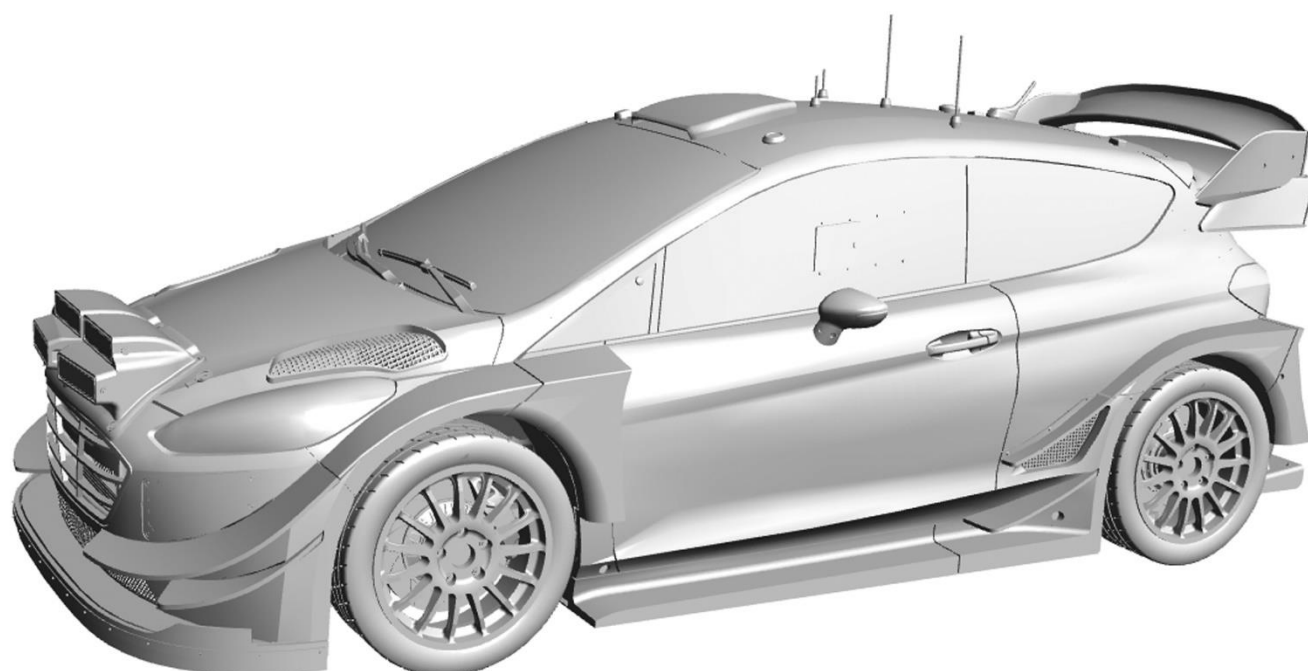

FOR NIGHT RACE PARTS, PLEASE SEE NEXT STEP

**ONLY USE THESE PIECES FOR NIGHT DRIVING  
WHEN USING DAYLIGHT RACE PARTS, THESE PIECES ARE  
NOT REQUIRED**

**Suggestion:** apply the following decals 18 - 19 - 20 - 21 - 22 in order