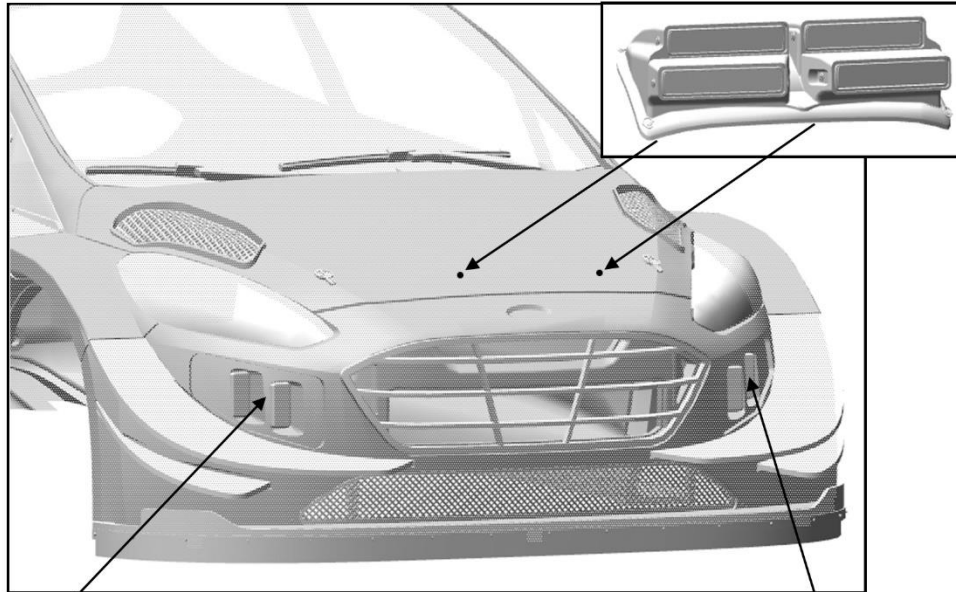

ADD CHROME THERMAL PROTECTION STICKER ON REAR WINDOW FROM THE INSIDE

USE PUTTY TO COVER UP LINES BETWEEN PARTS  
POLISH SURFACE FOR SMOOTH LOOK

**RESULT:**

PE21

PE20

ONLY USE THESE PIECES FOR DAYLIGHT DRIVING  
WHEN USING NIGHT RACE PARTS, THESE PIECES ARE  
ARE NOT REQUIRED

FOR NIGHT RACE PARTS, PLEASE SEE NEXT STEP

**ONLY USE THESE PIECES FOR NIGHT DRIVING  
WHEN USING DAYLIGHT RACE PARTS, THESE PIECES ARE  
NOT REQUIRED**

**Suggestion:** apply the following decals 18 - 19 - 20 - 21 - 22 in order