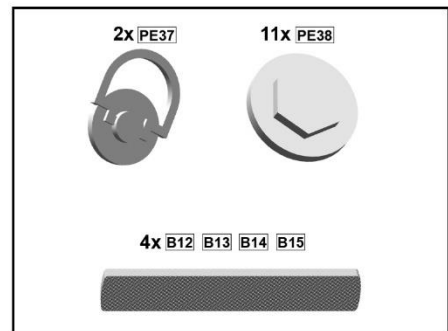

ADD CHROME THERMAL PROTECTION STICKER ON REAR WINDOW FROM THE INSIDE

USE PUTTY TO COVER UP LINES BETWEEN PARTS  
POLISH SURFACE FOR SMOOTH LOOK

**RESULT:**

PE21

PE20

ONLY USE THESE PIECES FOR DAYLIGHT DRIVING  
WHEN USING NIGHT RACE PARTS, THESE PIECES ARE  
ARE NOT REQUIRED

FOR NIGHT RACE PARTS, PLEASE SEE NEXT STEP

**ONLY USE THESE PIECES FOR NIGHT DRIVING  
WHEN USING DAYLIGHT RACE PARTS, THESE PIECES ARE  
NOT REQUIRED**

**Suggestion:** apply the following decals 18 - 19 - 20 - 21 - 22 in order