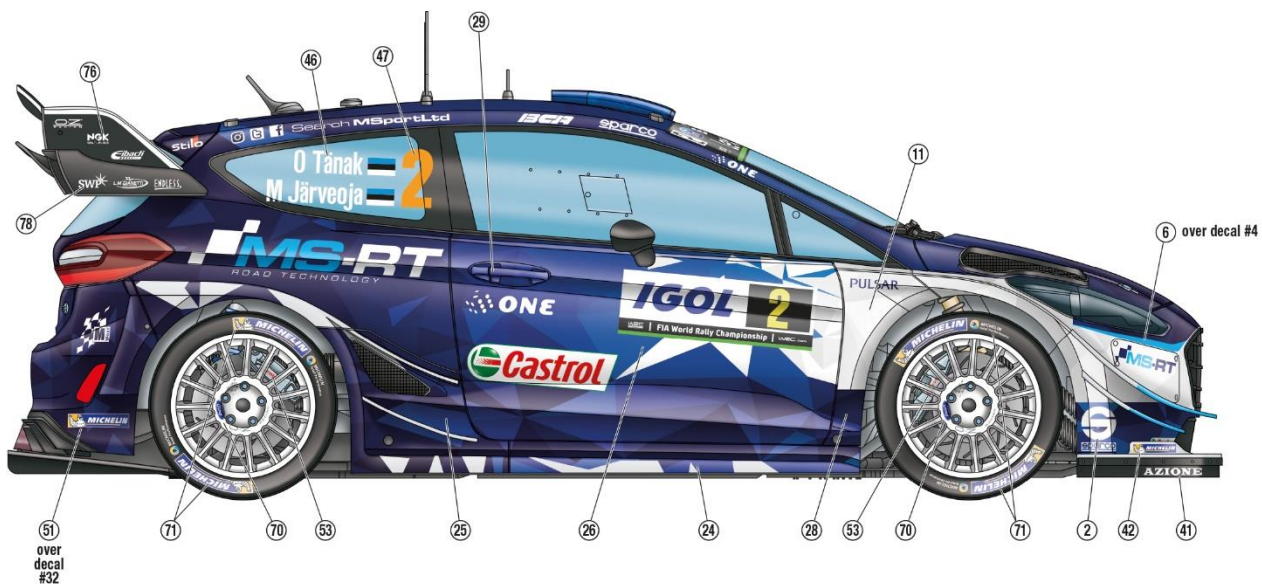

ADD CHROME THERMAL PROTECTION STICKER ON REAR WINDOW FROM THE INSIDE

USE PUTTY TO COVER UP LINES BETWEEN PARTS  
POLISH SURFACE FOR SMOOTH LOOK

**RESULT:**

PE21

PE20

ONLY USE THESE PIECES FOR DAYLIGHT DRIVING  
WHEN USING NIGHT RACE PARTS, THESE PIECES ARE  
ARE NOT REQUIRED

FOR NIGHT RACE PARTS, PLEASE SEE NEXT STEP

**ONLY USE THESE PIECES FOR NIGHT DRIVING  
WHEN USING DAYLIGHT RACE PARTS, THESE PIECES ARE  
NOT REQUIRED**

**Suggestion:** apply the following decals 18 - 19 - 20 - 21 - 22 in order