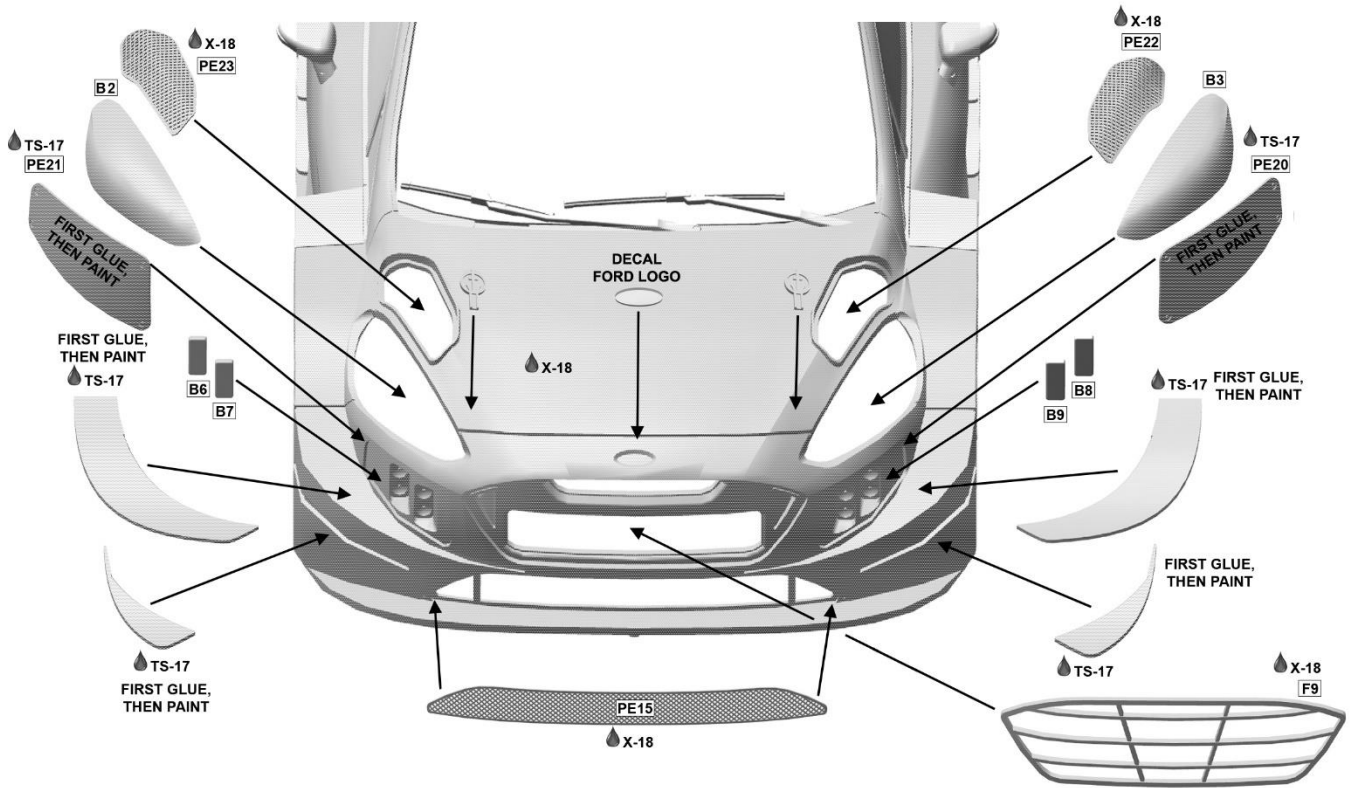

ADD CHROME THERMAL PROTECTION STICKER ON REAR WINDOW FROM THE INSIDE

USE PUTTY TO COVER UP LINES BETWEEN PARTS  
POLISH SURFACE FOR SMOOTH LOOK

**RESULT:**

PE21

PE20

ONLY USE THESE PIECES FOR DAYLIGHT DRIVING  
WHEN USING NIGHT RACE PARTS, THESE PIECES ARE  
ARE NOT REQUIRED

FOR NIGHT RACE PARTS, PLEASE SEE NEXT STEP

**ONLY USE THESE PIECES FOR NIGHT DRIVING  
WHEN USING DAYLIGHT RACE PARTS, THESE PIECES ARE  
NOT REQUIRED**

**Suggestion:** apply the following decals 18 - 19 - 20 - 21 - 22 in order