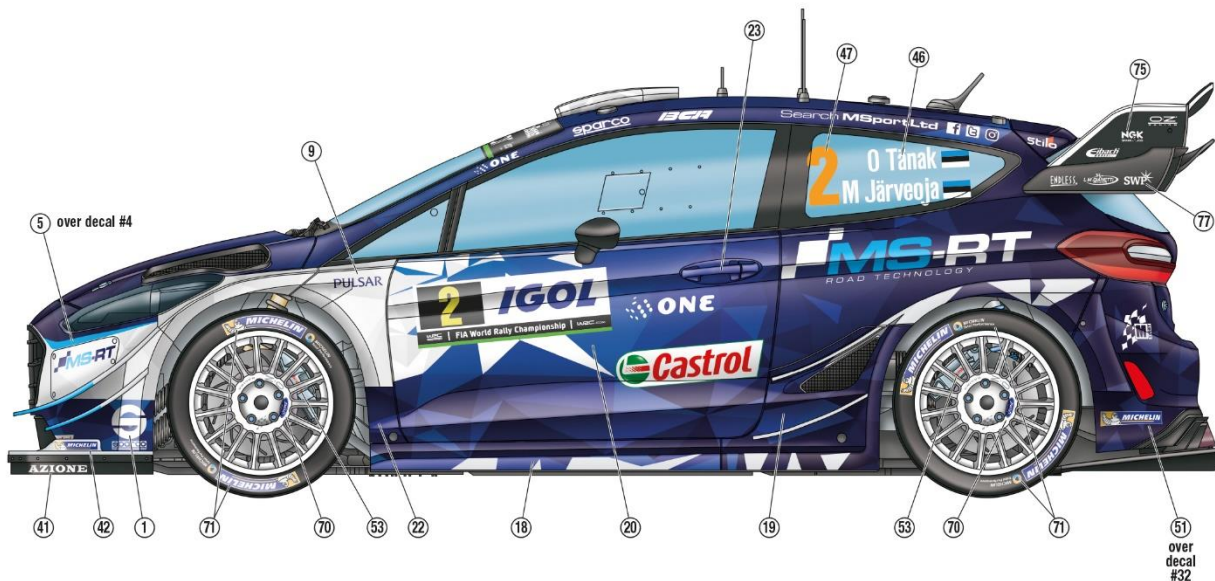

ADD CHROME THERMAL PROTECTION STICKER ON REAR WINDOW FROM THE INSIDE

USE PUTTY TO COVER UP LINES BETWEEN PARTS  
POLISH SURFACE FOR SMOOTH LOOK

**RESULT:**

PE21

PE20

ONLY USE THESE PIECES FOR DAYLIGHT DRIVING  
WHEN USING NIGHT RACE PARTS, THESE PIECES ARE  
ARE NOT REQUIRED

FOR NIGHT RACE PARTS, PLEASE SEE NEXT STEP

**ONLY USE THESE PIECES FOR NIGHT DRIVING  
WHEN USING DAYLIGHT RACE PARTS, THESE PIECES ARE  
NOT REQUIRED**

**Suggestion:** apply the following decals 18 - 19 - 20 - 21 - 22 in order