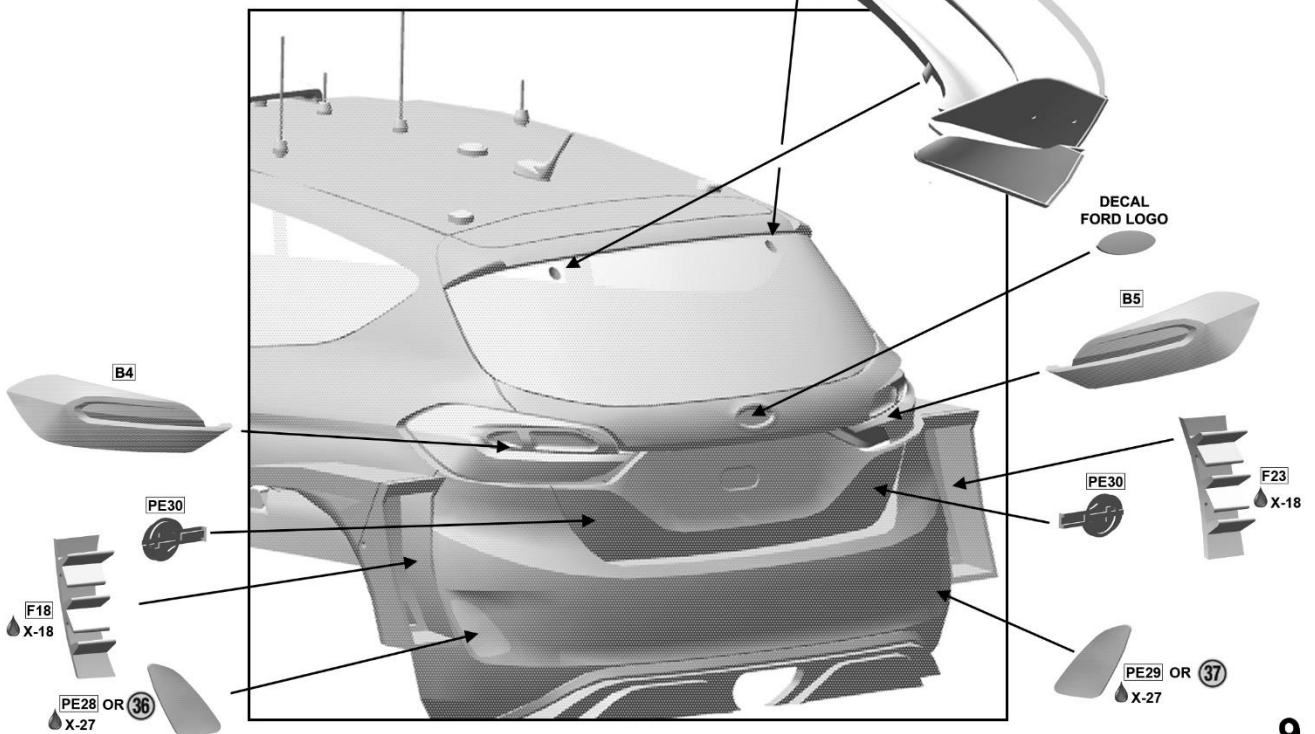

**ONLY USE THESE PIECES FOR NIGHT DRIVING
WHEN USING DAYLIGHT RACE PARTS, THESE PIECES ARE
NOT REQUIRED**