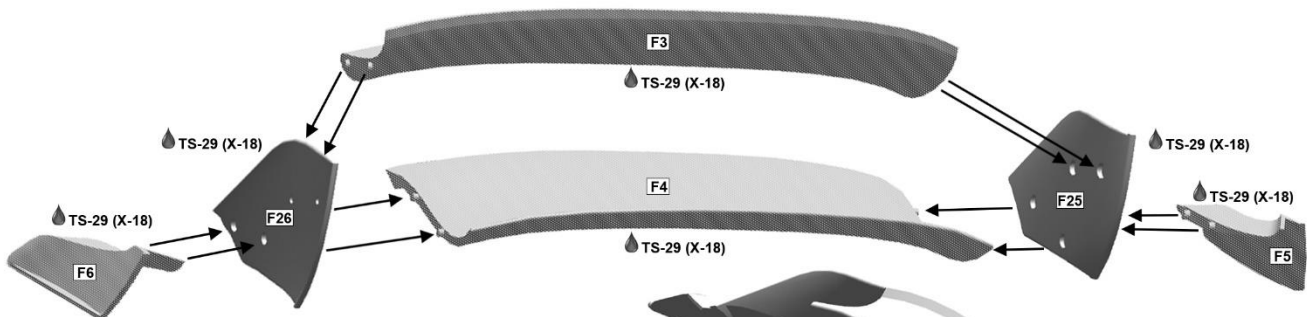

ADD CHROME THERMAL PROTECTION STICKER ON REAR WINDOW FROM THE INSIDE

USE PUTTY TO COVER UP LINES BETWEEN PARTS  
POLISH SURFACE FOR SMOOTH LOOK

**RESULT:**

PE21

PE20

ONLY USE THESE PIECES FOR DAYLIGHT DRIVING  
WHEN USING NIGHT RACE PARTS, THESE PIECES ARE  
ARE NOT REQUIRED

FOR NIGHT RACE PARTS, PLEASE SEE NEXT STEP

**ONLY USE THESE PIECES FOR NIGHT DRIVING  
WHEN USING DAYLIGHT RACE PARTS, THESE PIECES ARE  
NOT REQUIRED**

**Suggestion:** apply the following decals 18 - 19 - 20 - 21 - 22 in order