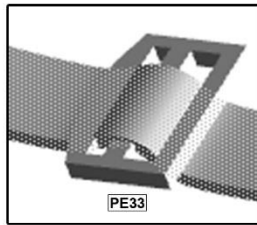

ADD CHROME THERMAL PROTECTION STICKER ON REAR WINDOW FROM THE INSIDE

USE PUTTY TO COVER UP LINES BETWEEN PARTS  
POLISH SURFACE FOR SMOOTH LOOK

**RESULT:**

PE21

PE20

ONLY USE THESE PIECES FOR DAYLIGHT DRIVING  
WHEN USING NIGHT RACE PARTS, THESE PIECES ARE  
ARE NOT REQUIRED