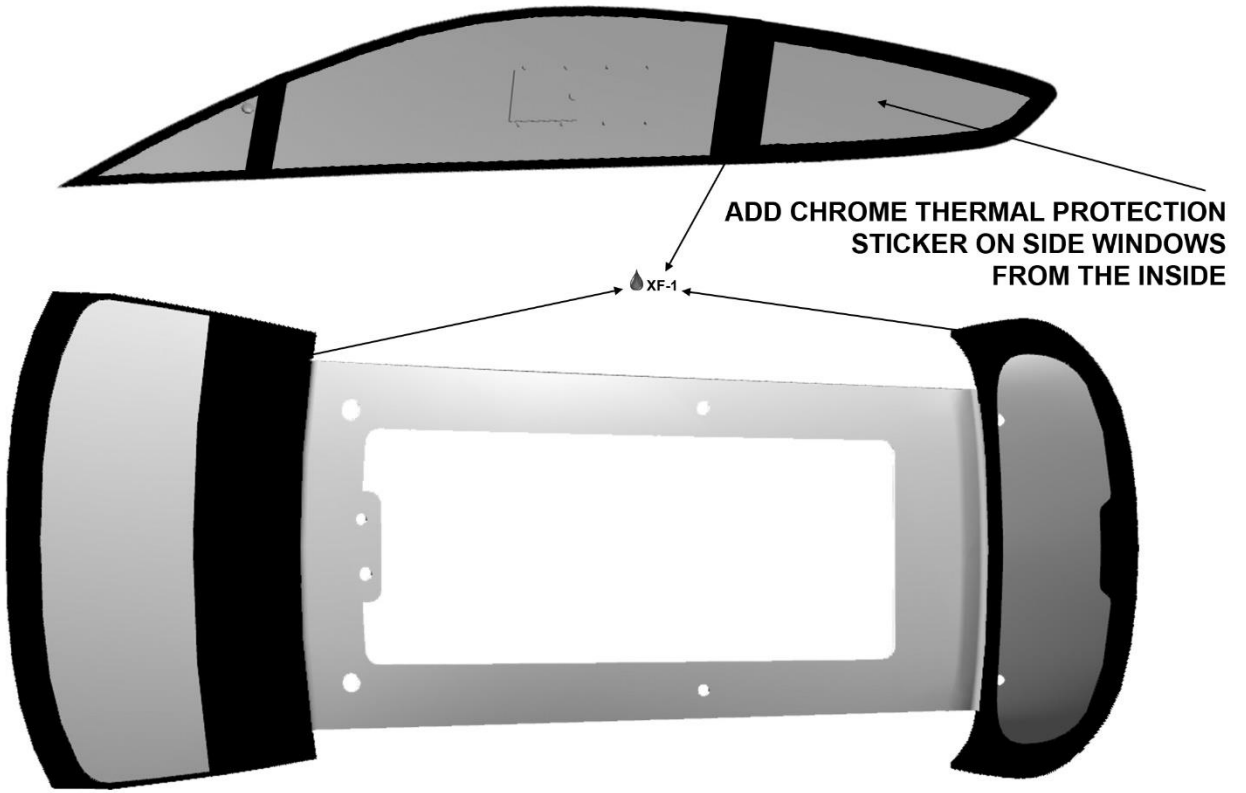

ADD CHROME THERMAL PROTECTION STICKER ON REAR WINDOW FROM THE INSIDE

USE PUTTY TO COVER UP LINES BETWEEN PARTS  
POLISH SURFACE FOR SMOOTH LOOK

**RESULT:**

PE21

PE20

ONLY USE THESE PIECES FOR DAYLIGHT DRIVING  
WHEN USING NIGHT RACE PARTS, THESE PIECES ARE  
ARE NOT REQUIRED